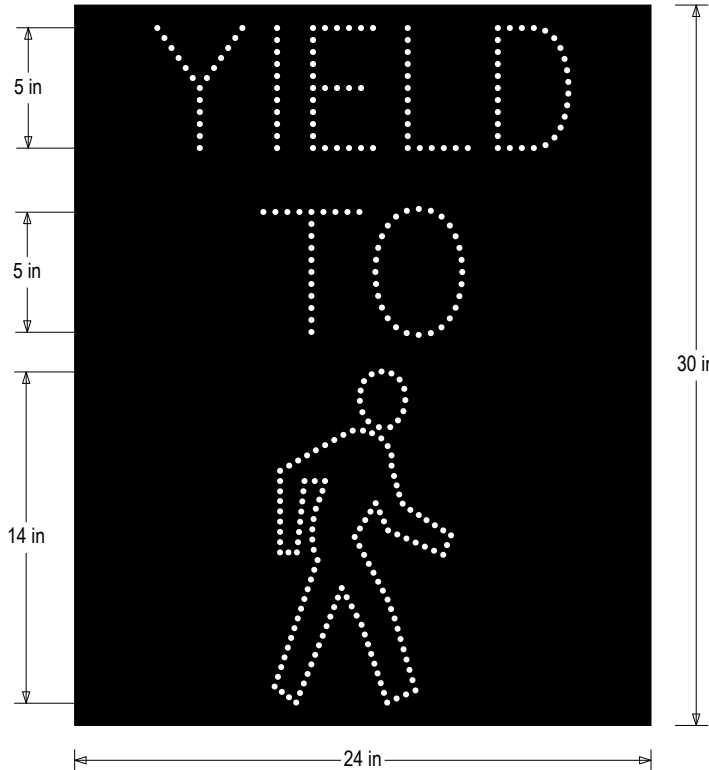

# Product View

## Display 36230

NOTE: Sign image may not exactly represent the finished product. For illustration purposes only.

**R10-15V**  
**FDOT**  
**Single message**