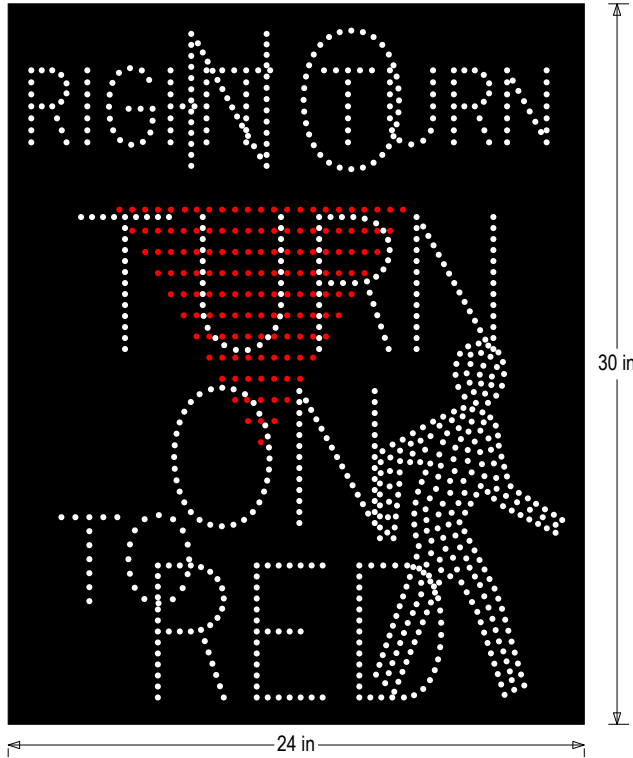

Product View

NOTE: Sign image may not exactly represent the finished product. For illustration purposes only.

Display 38888

Dual Message

24" x 30"

Manufacturing Layout

R10-11a

Message 1

R10-15v

Message 2