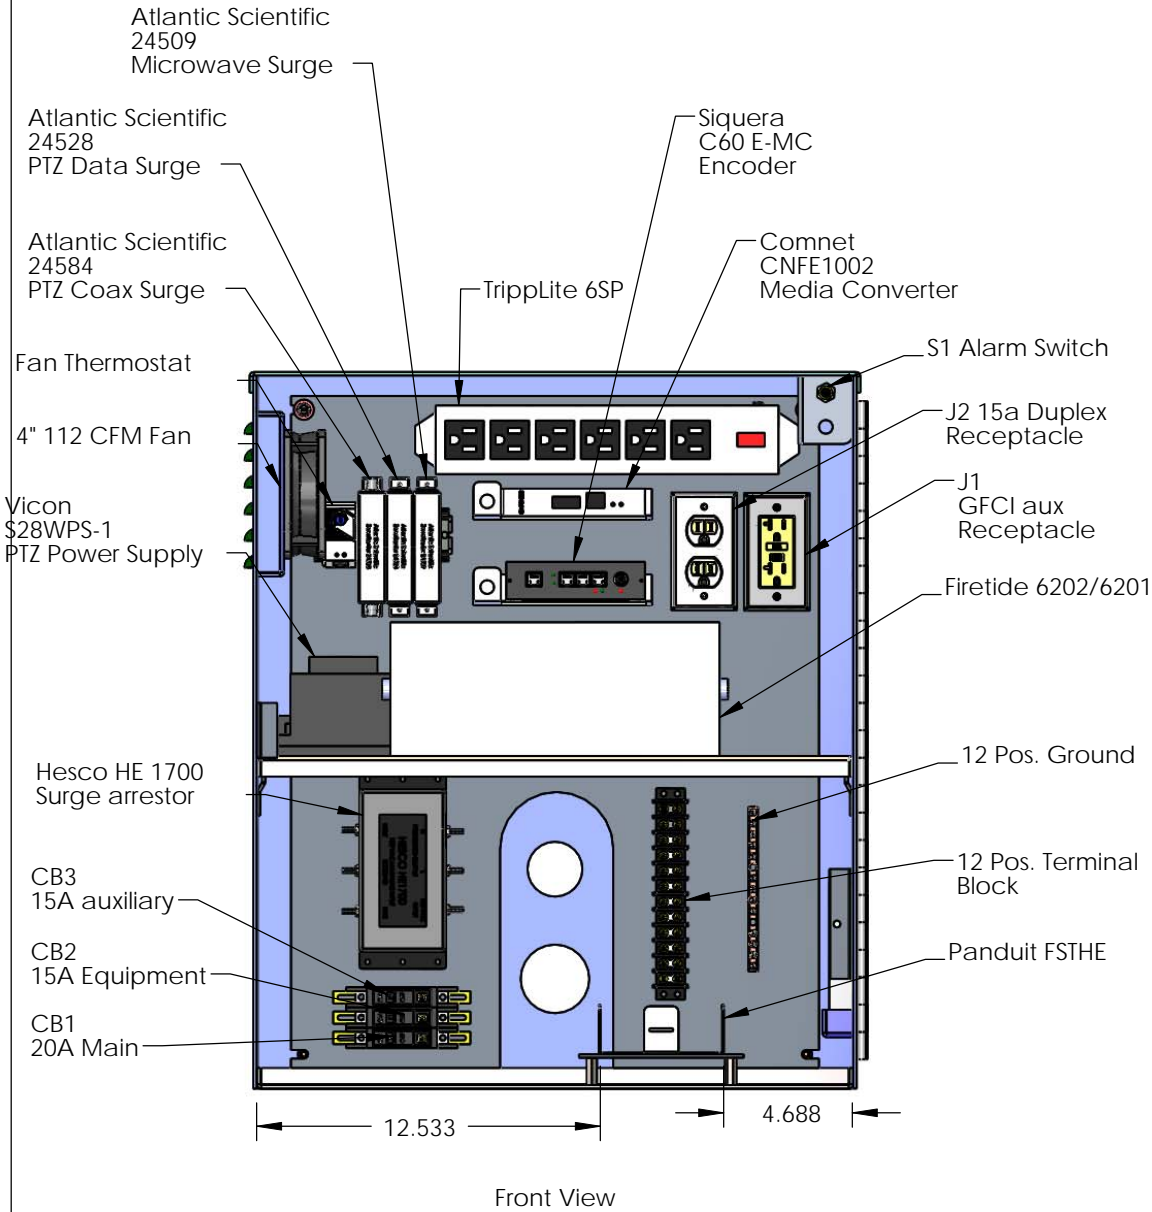

Southern Manufacturing
501 Herndon Ave
Orlando, FL 32803
ph: 407-894-8851
fx: 407-894-5373

MATERIAL: 5052H-32 ALUMINUM .125"

FINISH:

NAME: AE
DATE: 11/2/2010

DRAWN By:

CHECKED:

MFG APPR:

Cust APPR:

Bruce & Merrilees Electric Co.

P/N: FA-26X22X18-MAIN-ASSY

ECMS 76440
CCTV Cabinet

Scale: Sheet 2 of 4

Rev: 0
SIZE **A**

PROPRIETARY AND CONFIDENTIAL

The information contained in this drawing is the sole property of Southern Manufacturing. Any reproduction in part or as a whole without the written permission of Southern Manufacturing is prohibited.