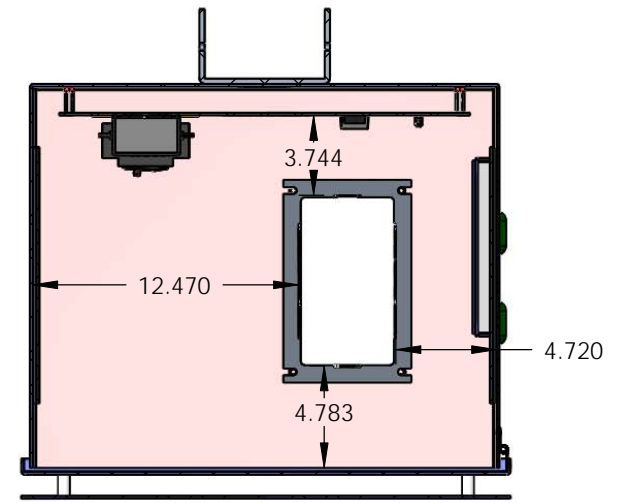

Southern Manufacturing
501 Herndon Ave
Orlando, FL 32803
ph: 407-894-8851
fx: 407-894-5373

MATERIAL: 5052H-32 ALUMINUM .125"
FINISH:

NAME	DATE
DRAWN By: AE	11/2/2010
CHECKED:	
MFG APPR:	
Cust APPR:	

Bruce & Merrilees Electric Co.

P/N: FA-26X22X18-MAIN-ASSY

ECMS 76440
CCTV Cabinet

Scale: Sheet 2 of 4

Rev: 0
SIZE **A**

PROPRIETARY AND CONFIDENTIAL

The information contained in this drawing is the sole property of Southern Manufacturing. Any reproduction in part or as a whole without the written permission of Southern Manufacturing is prohibited.