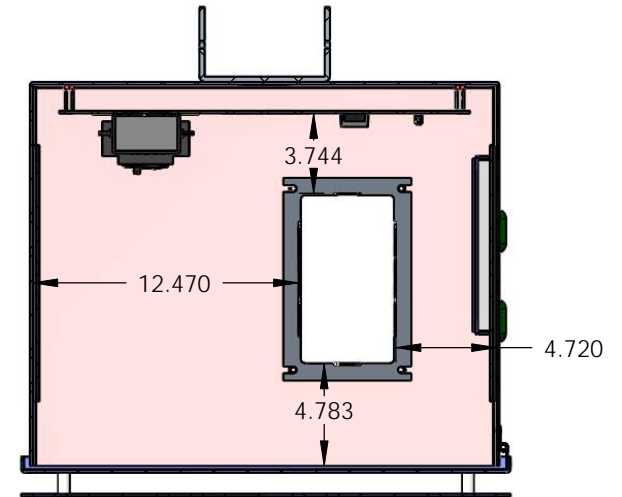

Southern Manufacturing
501 Herndon Ave
Orlando, FL 32803
ph: 407-894-8851
fx: 407-894-5373

MATERIAL: 5052H-32 ALUMINUM .125"

FINISH:

NAME: AE
DATE: 11/2/2010

DRAWN By:

CHECKED:

MFG APPR:

Cust APPR:

Bruce & Merrilees Electric Co.

P/N: FA-26X22X18-MAIN-ASSY

ECMS 76440
CCTV Cabinet

Scale: Sheet 2 of 4

Rev: 0
SIZE **A**

PROPRIETARY AND CONFIDENTIAL

The information contained in this drawing is the sole property of Southern Manufacturing. Any reproduction in part or as a whole without the written permission of Southern Manufacturing is prohibited.