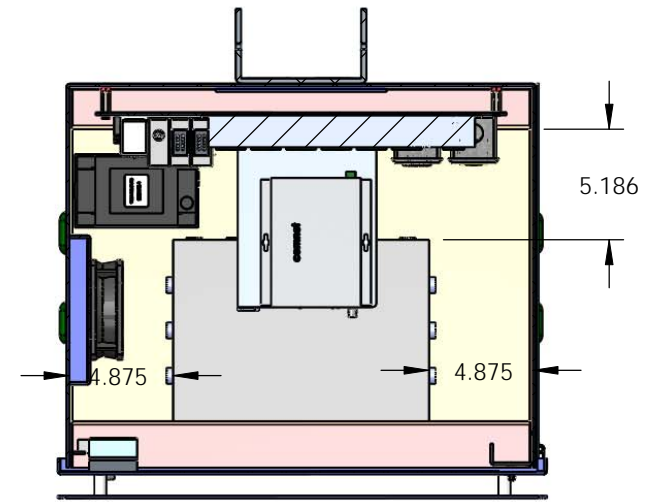

Top View

Southern Manufacturing
501 Herndon Ave
Orlando, FL 32803
ph: 407-894-8851
fx: 407-894-5373

MATERIAL: 5052H-32 ALUMINUM .125"
FINISH:

NAME	DATE
DRAWN By: AE	11/2/2010
CHECKED:	
MFG APPR:	
Cust APPR:	

Bruce & Merrilees Electric Co.

P/N: FA-26X22X18-MAIN-ASSY

ECMS 76440
CCTV Cabinet

Scale: Sheet 2 of 4

Rev: 0
SIZE **A**

PROPRIETARY AND CONFIDENTIAL

The information contained in this drawing is the sole property of Southern Manufacturing. Any reproduction in part or as a whole without the written permission of Southern Manufacturing is prohibited.