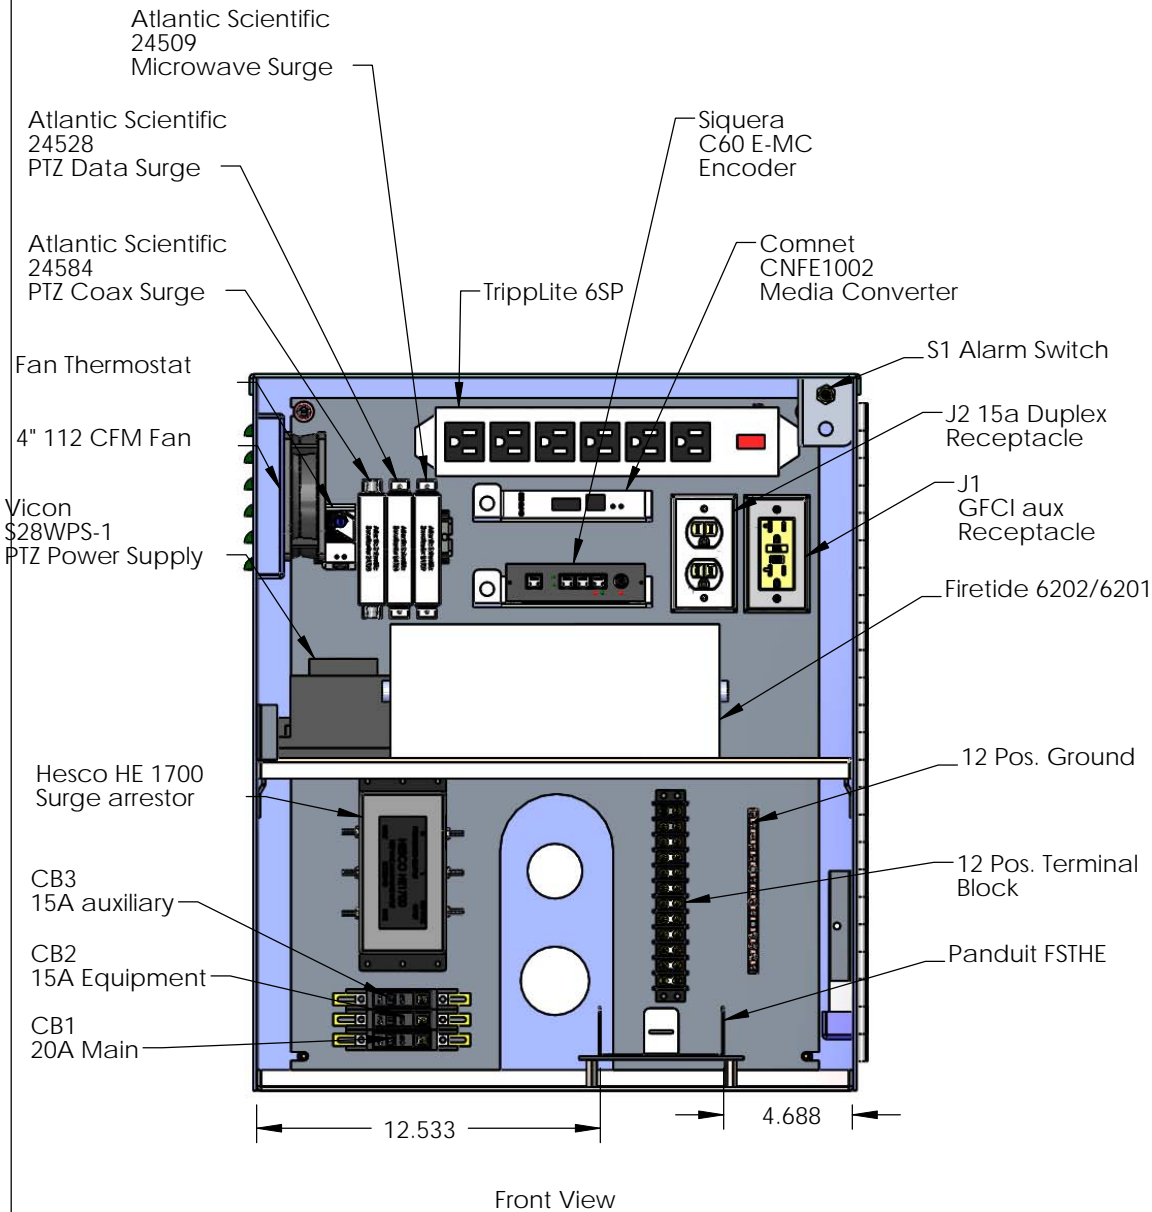

Top View

Southern Manufacturing
501 Herndon Ave
Orlando, FL 32803
ph: 407-894-8851
fx: 407-894-5373

MATERIAL: 5052H-32 ALUMINUM .125"
FINISH:

NAME	DATE
DRAWN By: AE	11/2/2010
CHECKED:	
MFG APPR:	
Cust APPR:	

Bruce & Merrilees Electric Co.

P/N: FA-26X22X18-MAIN-ASSY

ECMS 76440
CCTV Cabinet

Scale: Sheet 2 of 4

Rev: 0
SIZE **A**

PROPRIETARY AND CONFIDENTIAL

The information contained in this drawing is the sole property of Southern Manufacturing. Any reproduction in part or as a whole without the written permission of Southern Manufacturing is prohibited.