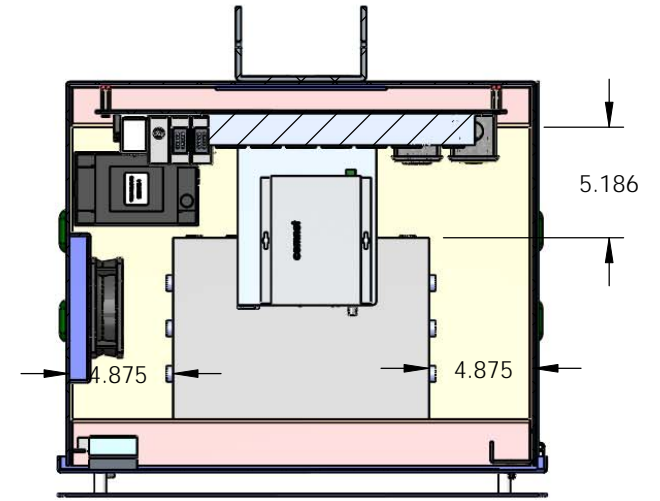

Southern Manufacturing
501 Herndon Ave
Orlando, FL 32803
ph: 407-894-8851
fx: 407-894-5373

MATERIAL: 5052H-32 ALUMINUM .125"

FINISH:

NAME: AE
DATE: 11/2/2010

DRAWN By:

CHECKED:

MFG APPR:

Cust APPR:

Bruce & Merrilees Electric Co.

P/N: FA-26X22X18-MAIN-ASSY

ECMS 76440
CCTV Cabinet

Scale: Sheet 2 of 4

Rev: 0
SIZE **A**

PROPRIETARY AND CONFIDENTIAL

The information contained in this drawing is the sole property of Southern Manufacturing. Any reproduction in part or as a whole without the written permission of Southern Manufacturing is prohibited.