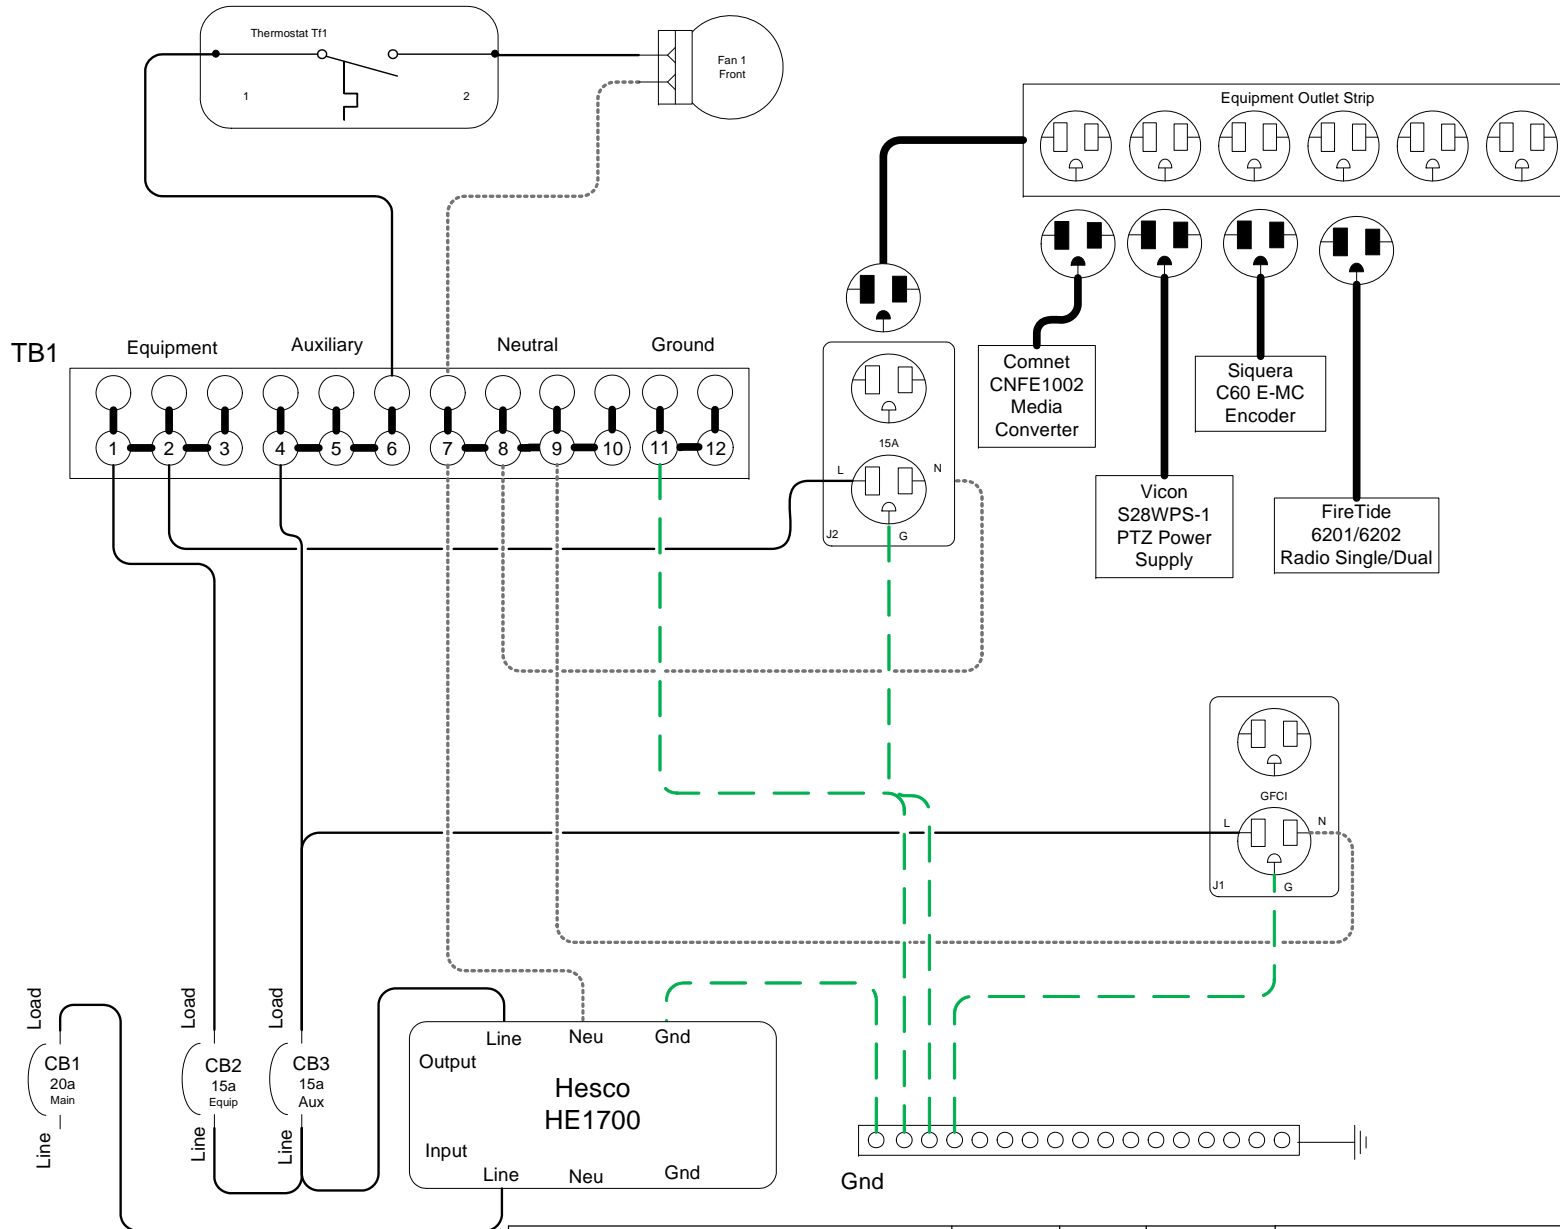

**Bruce & Merrilees Electric Co.**

P/N: FA-26X22X18-MAIN-ASSY

ECMS 76440  
 CCTV Cabinet

Scale: Sheet 2 of 4

Rev: 0  
 SIZE **A**

PROPRIETARY AND CONFIDENTIAL

The information contained in this drawing is the sole property of Southern Manufacturing. Any reproduction in part or as a whole without the written permission of Southern Manufacturing is prohibited.

**Provided by Southern Manufacturing**

Page	Manufacturer	Part Number	Description
2-3	Atlantic Scientific	24509	RS232 Microwave Surge
4-5	Atlantic Scientific	24584	Video 75Ω / PTZ Coax Surge BNC
4-5	Atlantic Scientific	24528	PTZ Data Surge RS422
6	Cinch	12-142	12 Pos Terminal Block
7	Cooltron	FA1238B11T7-61	Ball Bearing Fan
8-10	Eaton	8411K7	"NC" Switch
11-12	Hesco	HE1700	Surge Arrestor
13	Hubbell	GF15IL	GFCI Receptacle 15A
14	IlSCO	D167-12	6-14 AWG 12 pos ground bar
15	Leviton	CR15-I	Duplex Receptacle 15A
16	Omega	KT01101147900	Thermostat "NO"
17-19	Square D	QOU115	15 A Circuit Breaker
17-19	Square D	QOU120	20 A Circuit Breaker
20	Tripp Lite	6SP	6 Outlet Commercial Grade Power Strip