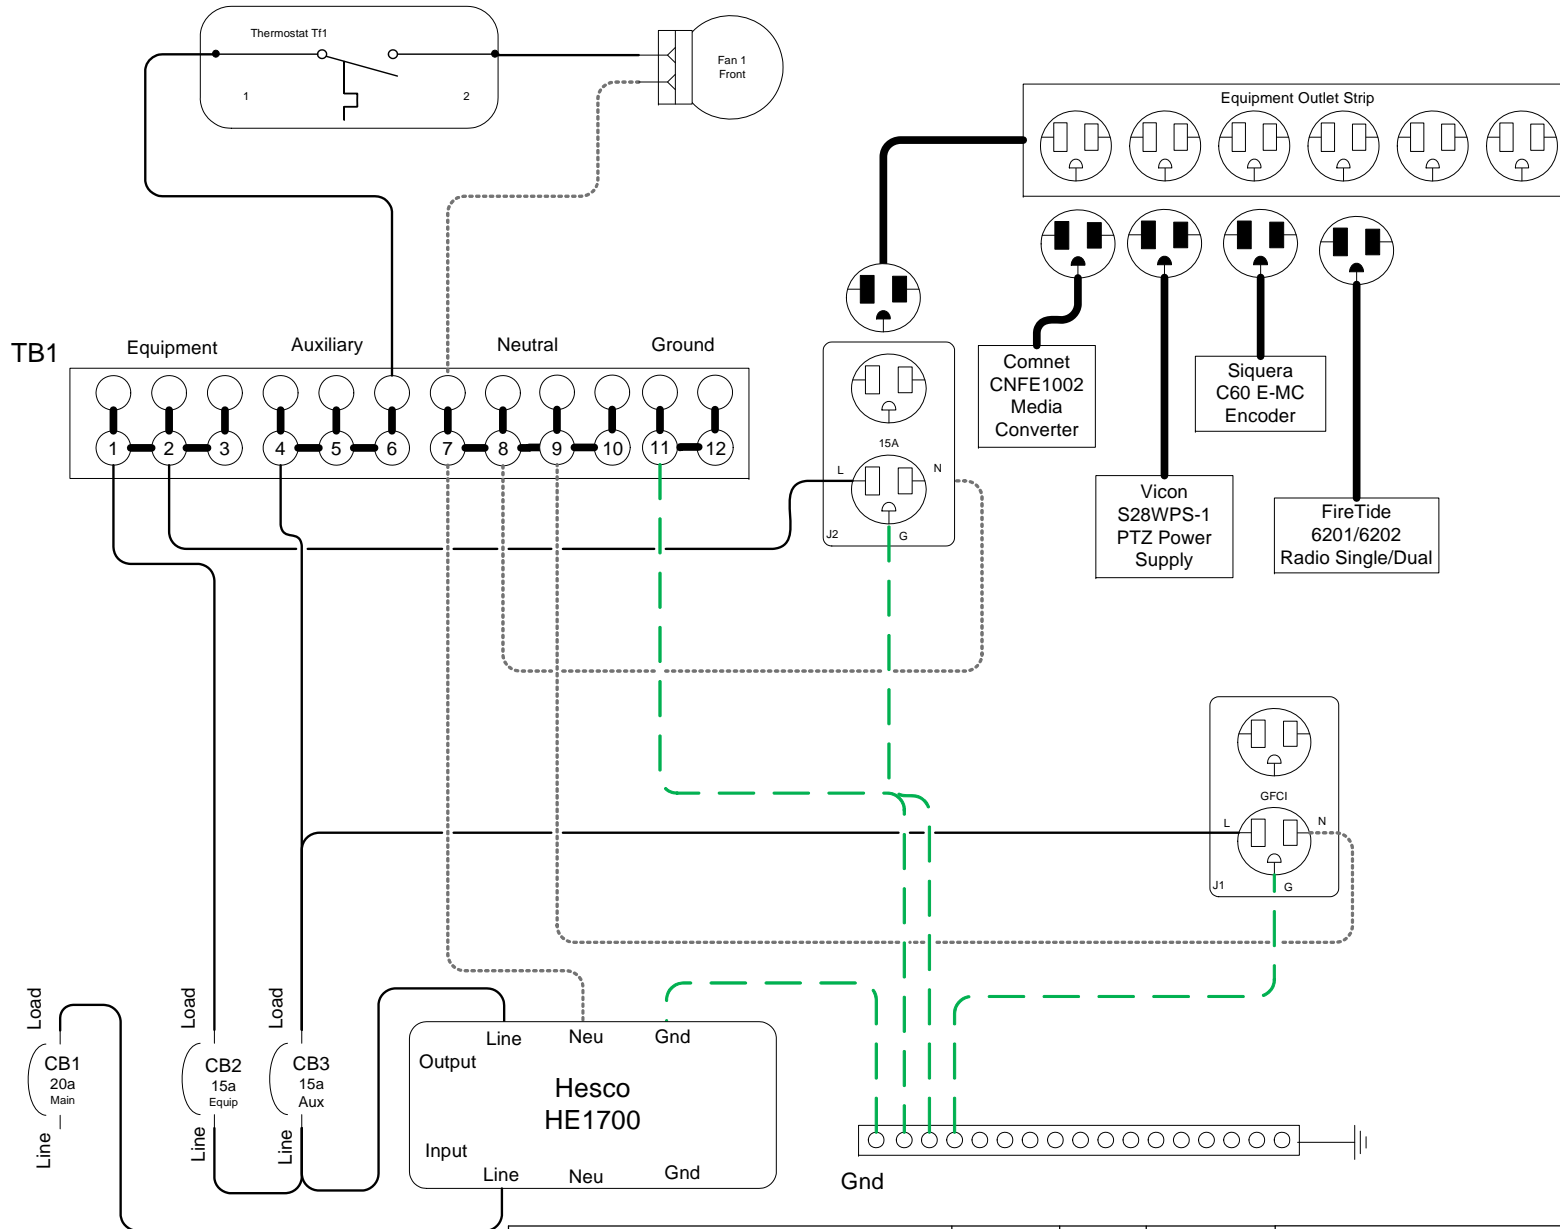

Southern Manufacturing
501 Herndon Ave
Orlando, FL 32803
ph: 407-894-8851
fx: 407-894-5373

	NAME	DATE
DRAWN By:	AE	11/2/2010
CHECKED:		
MATERIAL:	MFG APPR:	
FINISH:	Cust APPR:	

Bruce & Merrilees Electric Co.

P/N: ESD
ECMS 76440
CCTV Cabinet
Scale:

Rev: 0
Sheet 3 of 4
SIZE A

PROPRIETARY AND CONFIDENTIAL

The information contained in this drawing is the sole property of Southern Manufacturing. Any reproduction in part or as a whole without the written permission of Southern Manufacturing is prohibited.