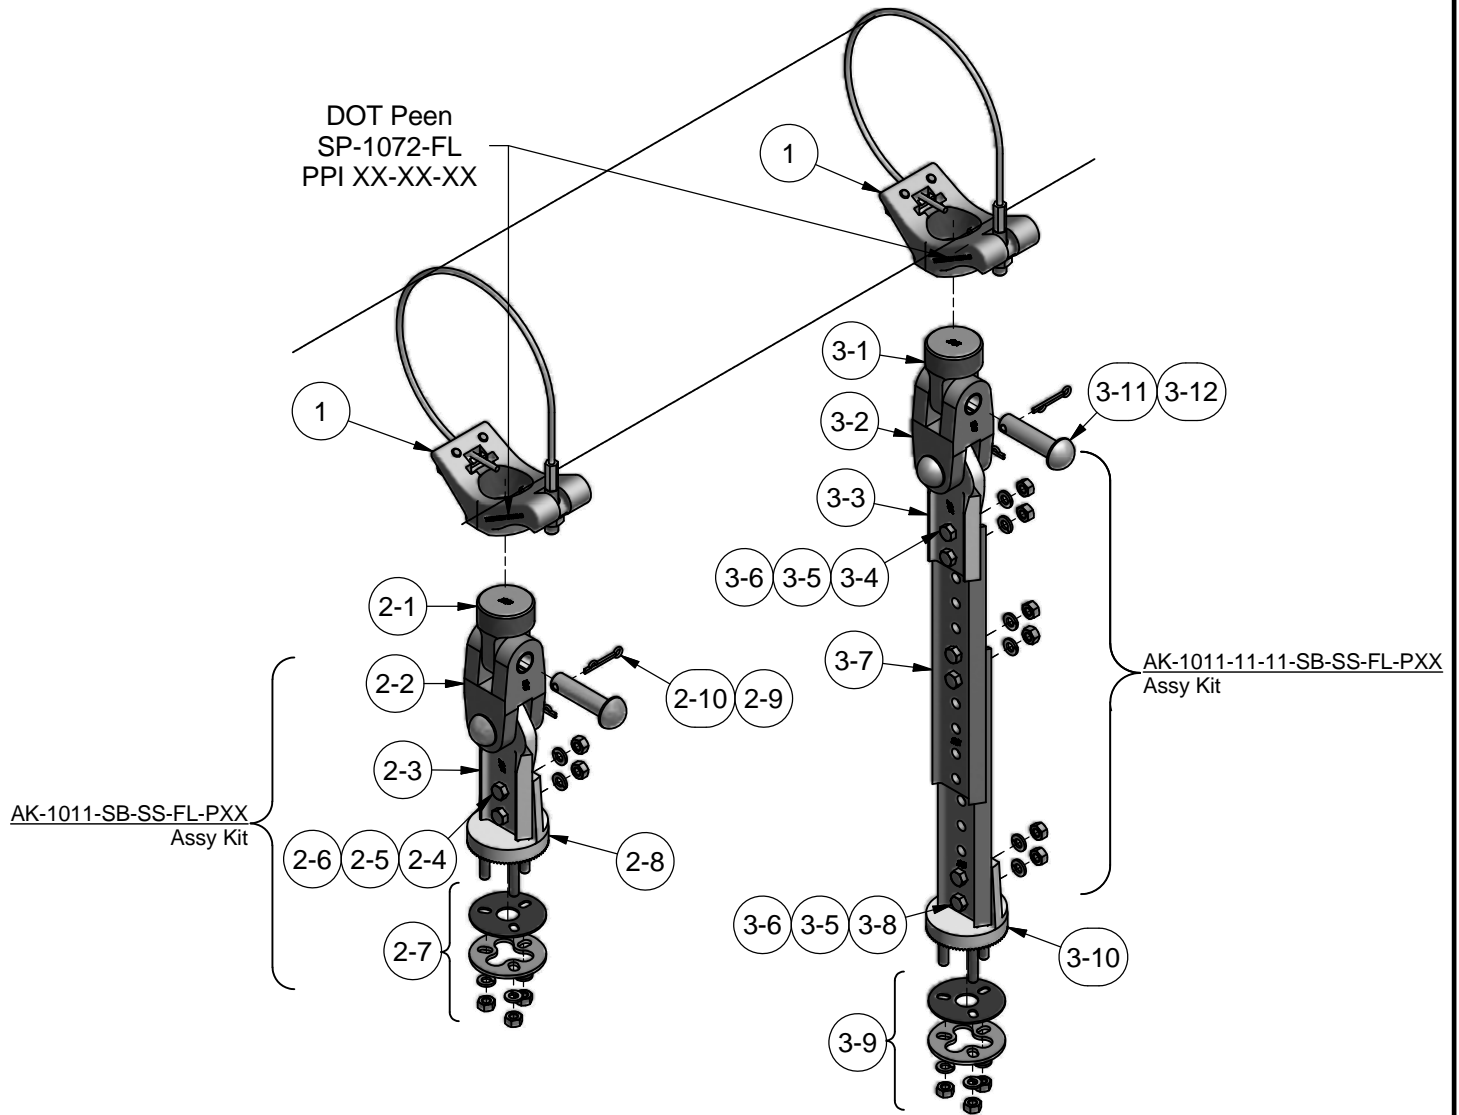

REF: State of Florida

TITLE: Sign Bracket, Free-Swinging Mast Arm
Mini-Brac, Stainless Cable Mount, Alum
FDOT Approval No. 65910272011073

PART NO.: SP-1072-FL

PART NO
SP-1072-FL-45-PNC
Cable Length
Process No Color=PNC
Paint=PXX

OPTIONS
Cable Length:
45" Fits 4"-12" Dia Pole
84" Fits 4"-22" Dia Pole
Paint

www.pelcoinc.com
 EDMOND, OK 73013
 405-340-3434
 FAX: 405-340-3435

This drawing is for reference only. It is the property of Pelco and is not to be used in whole or in part without Pelco's permission.