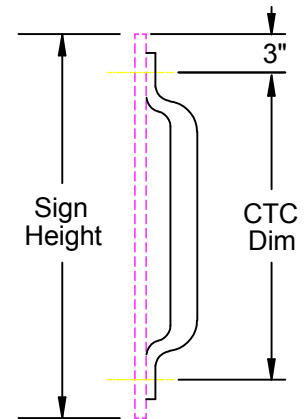

ASSEMBLY SHEET

REF: State of Florida

TITLE: Astro-Sign -Brac, Stainless Cable Mount, Alum, Cert# 65910272011033

PART NO.: SP-1010-FL

PART NO
 SP-1010-FL-24-120-PNC

Tube CTC
 Cable Length
 Process No Color

Note:
 One SP-1010-FL required per 16 Sq. Ft. of Sign.

Sign Height	24"	30"	36"	42"	48"	54"	66"	72"
Tube CTC:	18"	24"	30"	36"	42"	48"	60"	66"

Options	
Cable Length:	
62"	fits 4"-8.6" Pole Dia.
84"	fits 4"-11.6" Pole Dia.
96"	fits 4"-14.6" Pole Dia.
110"	fits 4"-17.6" Pole Dia.
Sign Brac Tube Dimensions:	
18", 24", 30", 36", 42", 48", 60", or 66"	CTC
Paint	

ITEM	PART NUMBER	DESCRIPTION	QTY
1	AB-0276-SS	Hardware Kit, Astro Sign-Brac, 5/16"-18, Stainless	1
2	AB-0283-L-FL	Tube, Sign-Brac, Florida Marking, 1-1/2" Sch 10 x Length CTC, Alum	1
3	SP-1004-FL-L-1010-PXX	Astro-Brac Clamp Kit, w/ SP-1010-FL Florida Marking, Stainless Cable Mount, Alum	1