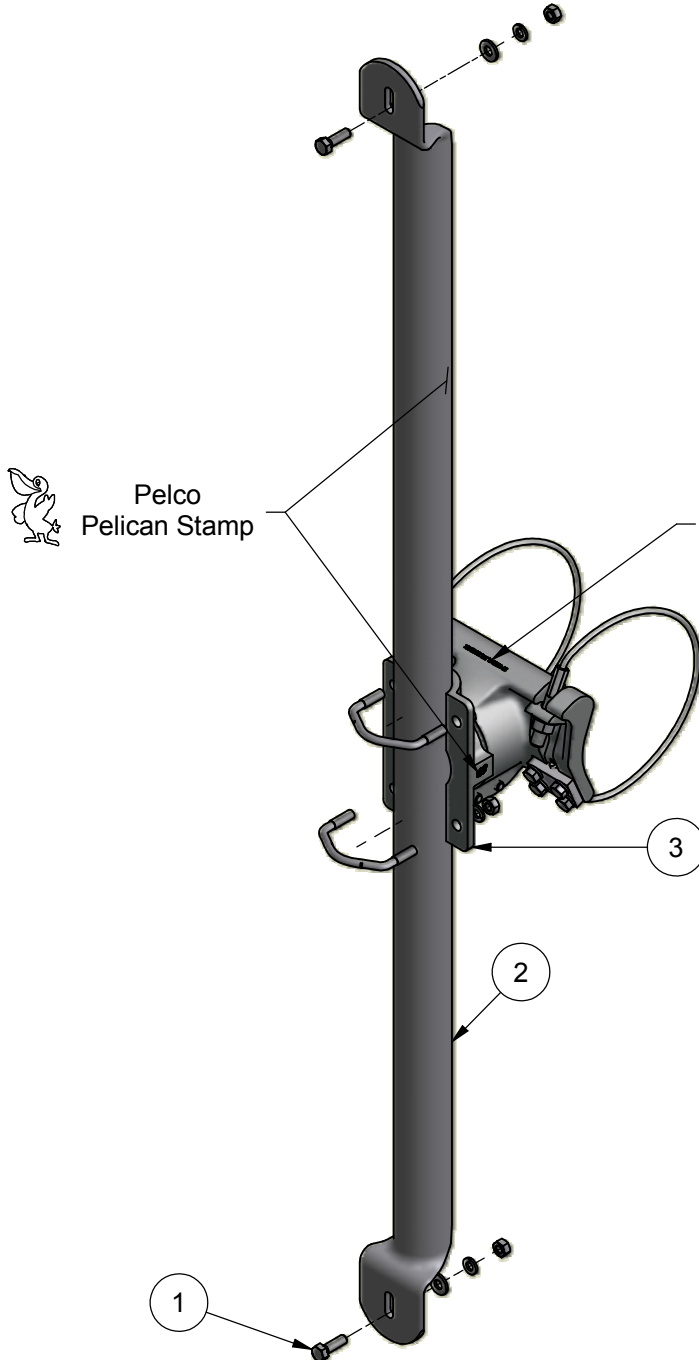

ASSEMBLY SHEET

REF: State of Florida

TITLE: Astro-Sign -Brac, Stainless Cable Mount, Alum, Cert# 65910272011033

PART NO.: SP-1010-FL

PART NO
 SP-1010-FL-24-120-PNC

Tube CTC
 Cable Length
 Process No Color

Note:
 One SP-1010-FL required per 16 Sq. Ft. of Sign.

Sign Height	24"	30"	36"	42"	48"	54"	66"	72"
Tube CTC:	18"	24"	30"	36"	42"	48"	60"	66"

Options	
Cable Length:	
62"	fits 4"-8.6" Pole Dia.
84"	fits 4"-11.6" Pole Dia.
96"	fits 4"-14.6" Pole Dia.
110"	fits 4"-17.6" Pole Dia.
Sign Brac Tube Dimensions:	
18", 24", 30", 36", 42", 48", 60", or 66"	CTC
Paint	

ITEM	PART NUMBER	DESCRIPTION	QTY
1	AB-0276-SS	Hardware Kit, Astro Sign-Brac, 5/16"-18, Stainless	1
2	AB-0283-L-FL	Tube, Sign-Brac, Florida Marking, 1-1/2" Sch 10 x Length CTC, Alum	1
3	SP-1004-FL-L-1010-PXX	Astro-Brac Clamp Kit, w/ SP-1010-FL Florida Marking, Stainless Cable Mount, Alum	1